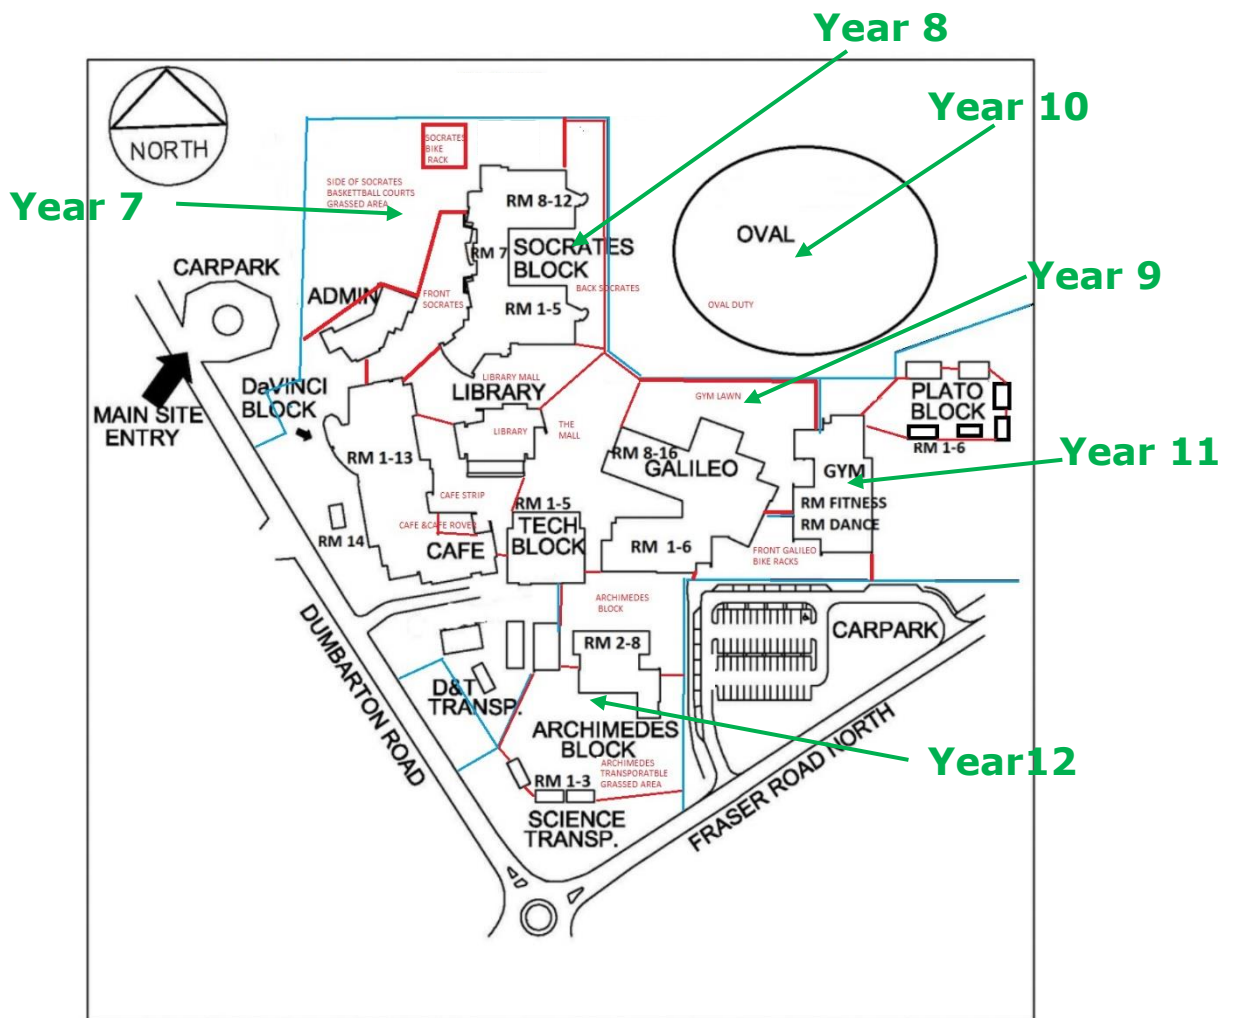

# School Commences on Monday 1<sup>st</sup> February 2021

Students are to assemble in the following areas at  
8.45am

- Year 7 - Grassed area next to basketball courts
- Year 8 - Courtyard at rear of Socrates Block
- Year 9 - Grassed Area between oval & Galileo
- Year 10 - Oval
- Year 11 - Gym
- Year 12 - Grassed area next to Archimedes

**Uniform Shop – Phone: 9270 4669**

**Willetton@uc.nellgray.com.au**

The College Uniform shop is operated by Uniform Concepts, and is located at 30 Kembla Way, Willetton. The store is open  
Monday – Friday 9am – 5pm (6pm Thursdays)  
Saturday 9am – 1pm.