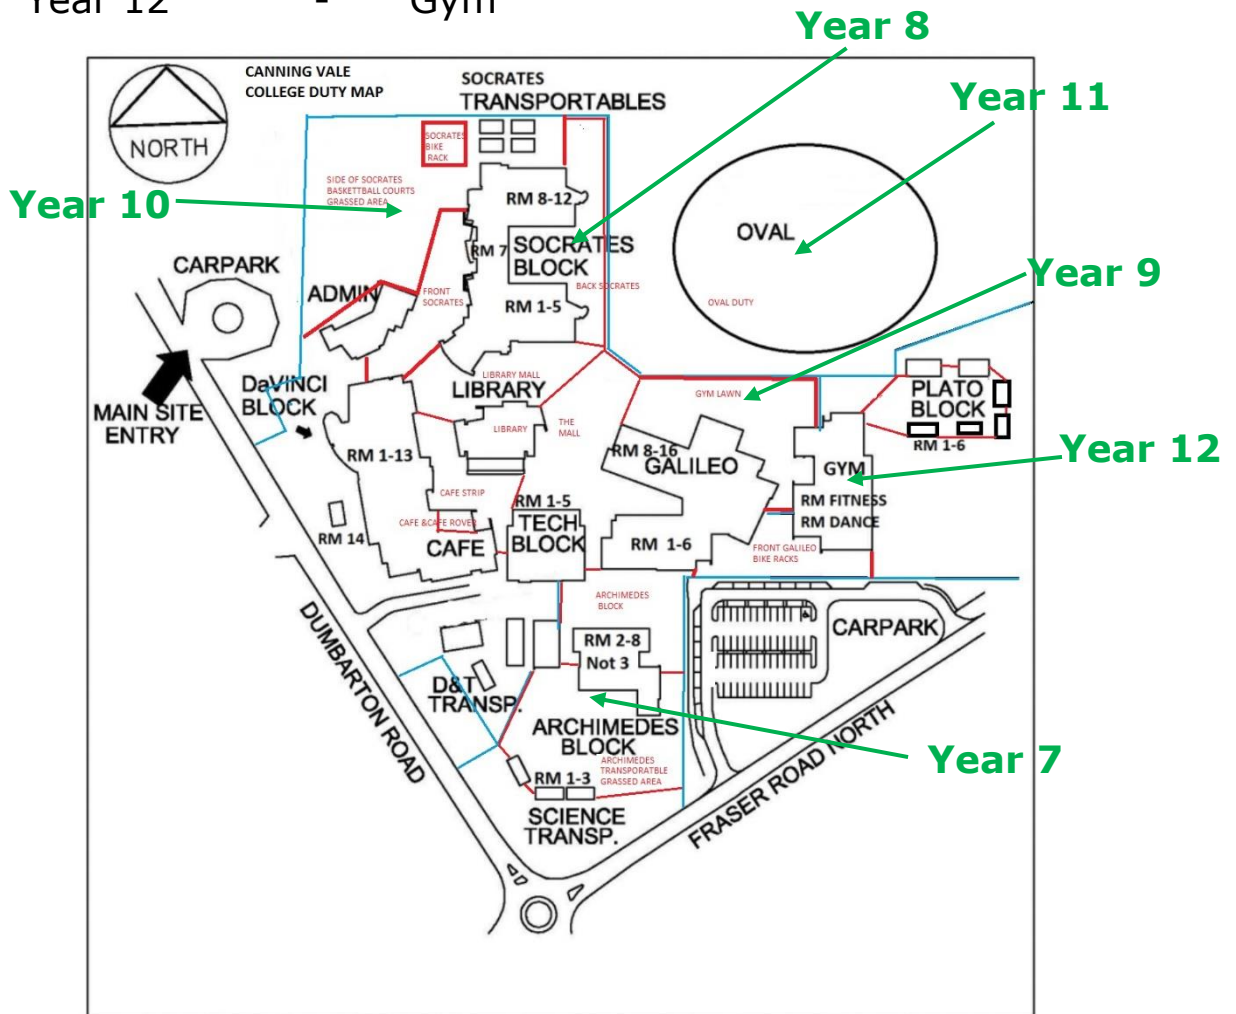

School Commences on **Monday 4th February 2019**

Students are to assemble in the following areas at
8.45am

- Year 7 - Grassed area next to Archimedes
- Year 8 - Courtyard at rear of Socrates Block
- Year 9 - Grassed Area between oval & Galileo
- Year 10 - Grassed area next to basketball courts
- Year 11 - Oval
- Year 12 - Gym

Uniform Shop – Phone: 9270 4669

Willetton@uc.nellgray.com.au

The College Uniform shop is operated by Uniform Concepts, and is located at 30 Kembla Way, Willetton. The store is open
Monday – Friday 9am – 5pm (6pm Thursdays)
Saturday 9am – 1pm.